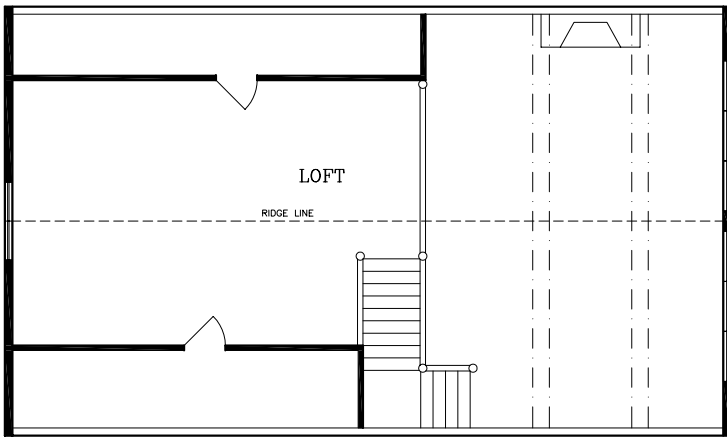

# The Cedar Haven

FIRST FLOOR = 1,475 SQUARE FEET  
SECOND FLOOR = 390 SQUARE FEET  
TOTAL = 1,865 SQUARE FEET

COPYRIGHT BY: